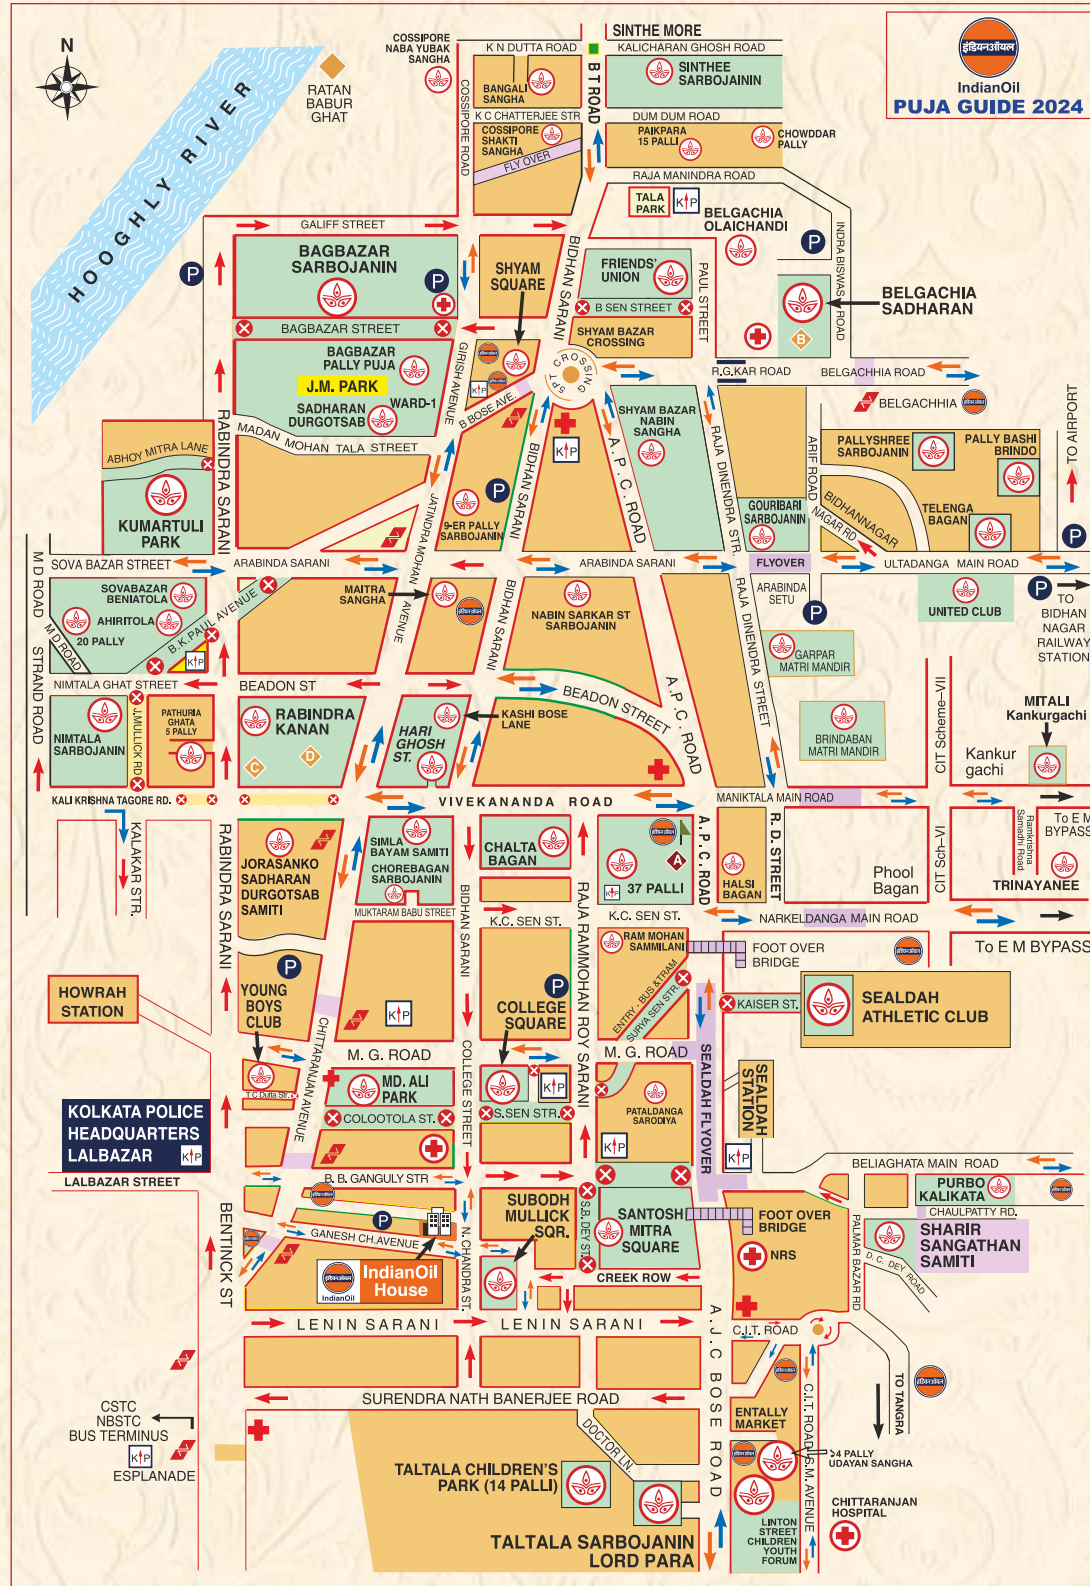

KOLKATA POLICE

IndianOil

IndianOil - Kolkata Police Puja Guide 2024

I. NORTH & CENTRAL KOLKATA