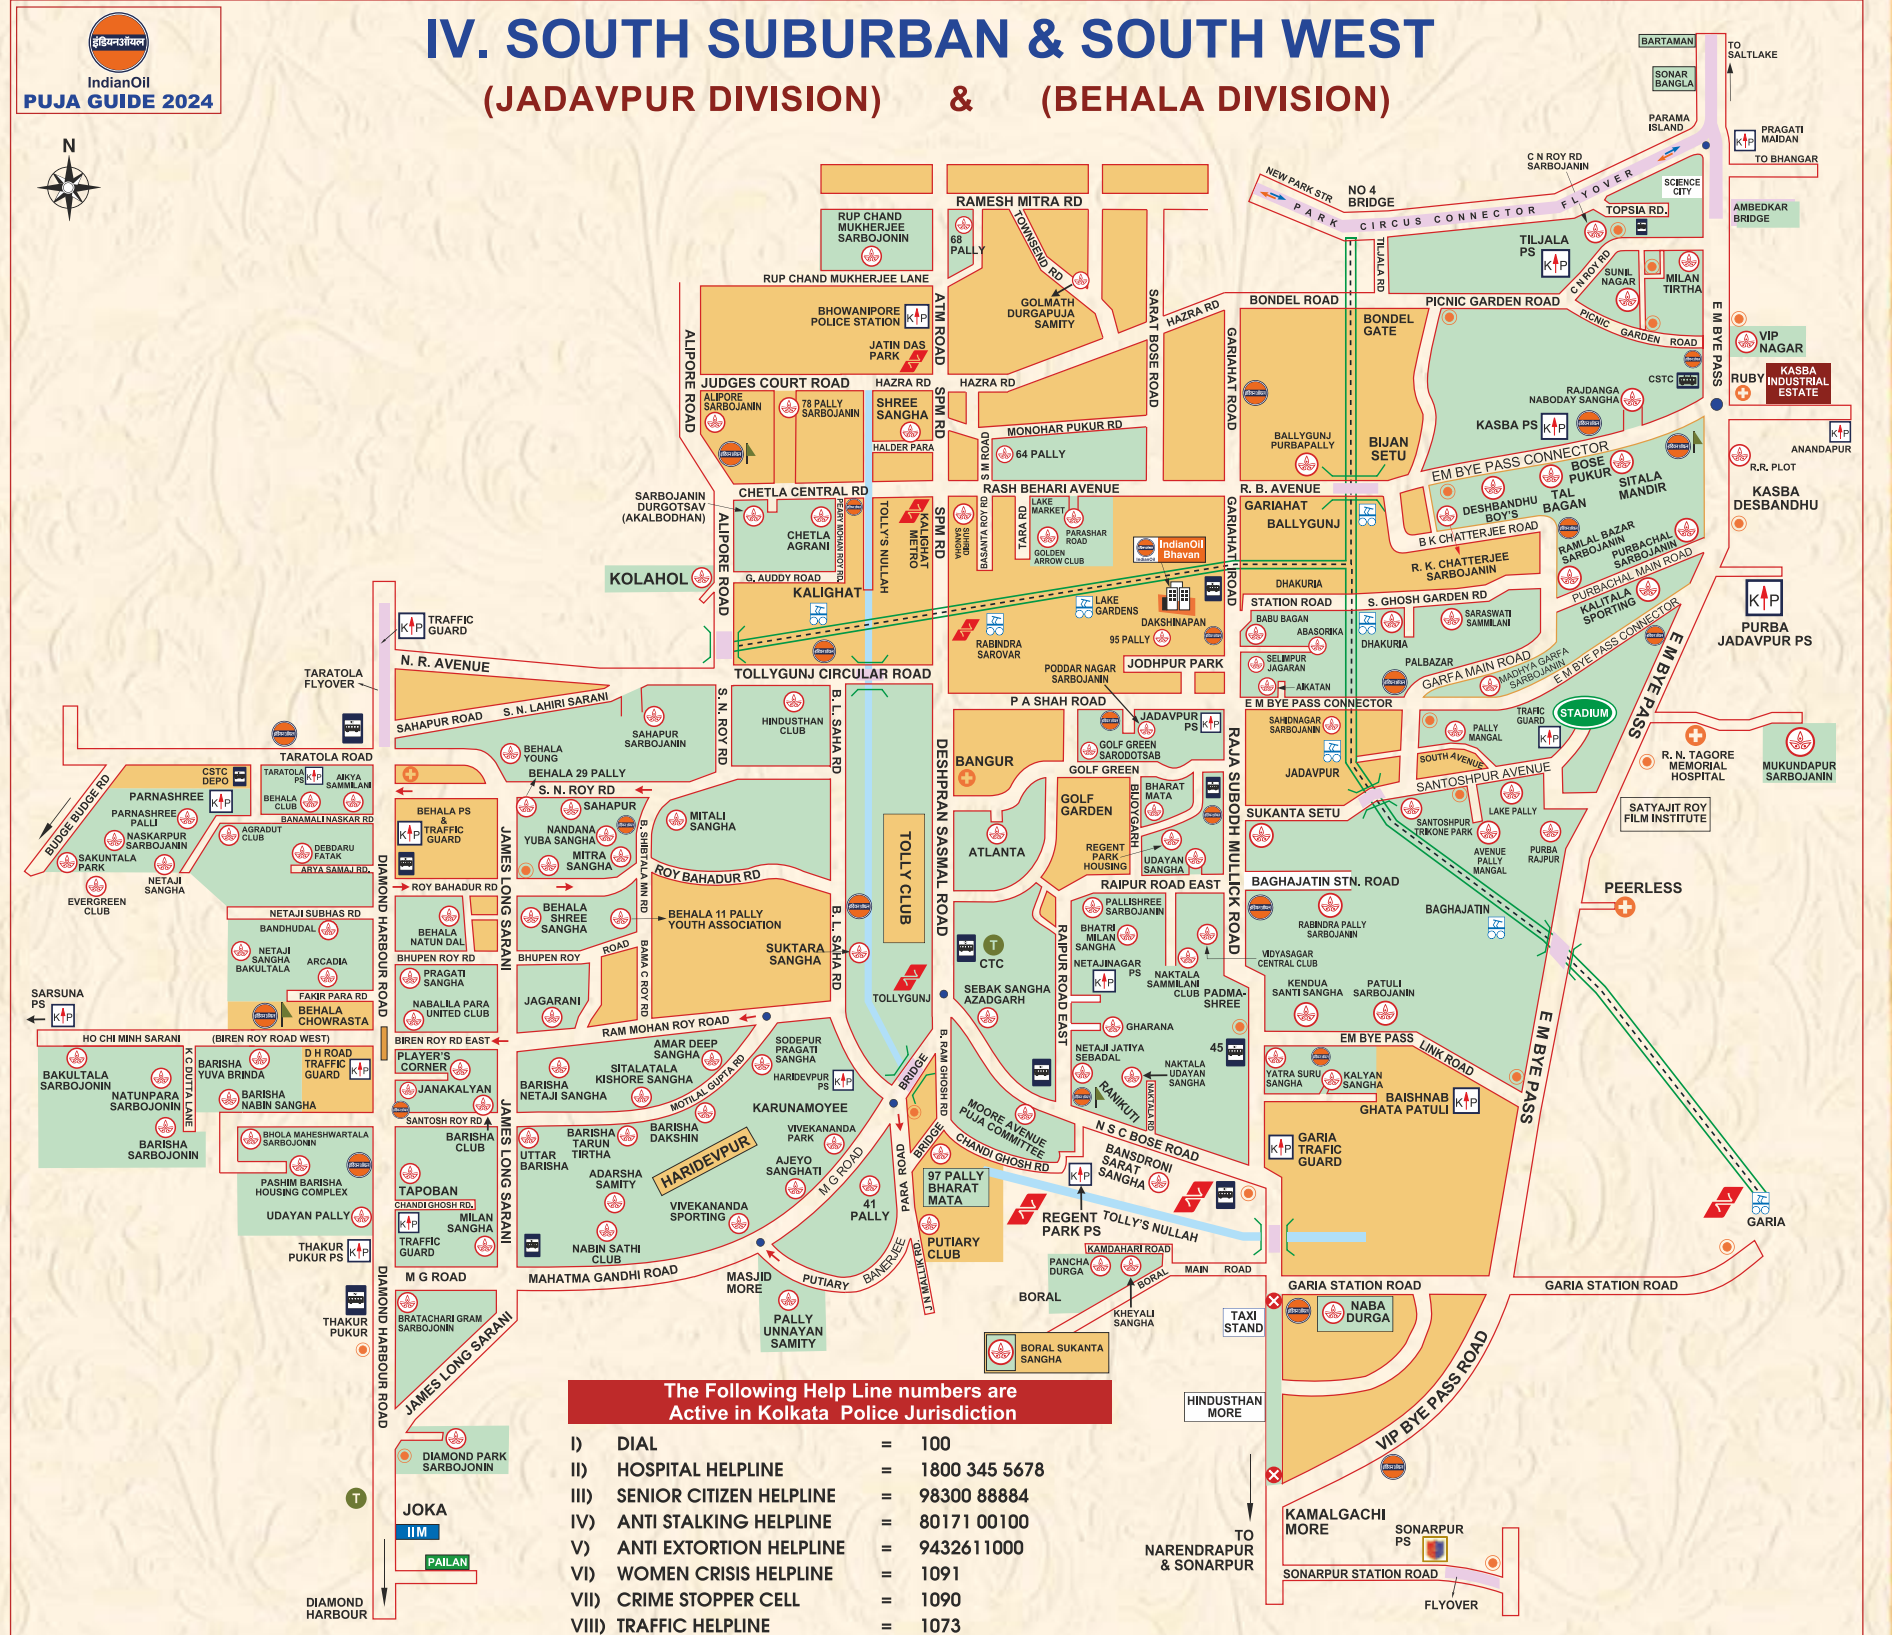

IV. SOUTH SUBURBAN & SOUTH WEST (JADAVPUR DIVISION) & (BEHALA DIVISION)

KEY TO SYMBOLS USED IN MAPS

Map No. I, II, III & IV are for Traffic Circulation

Places of Interest

KEY PLACE	MAP	KEY PLACE	MAP
Kolkata Police Museum	I	Nehru Children's Museum	II
Jain Temple	I	Nandan	II
Jorasanko Thakur Badi	I	St. Paul's Cathedral	II
Marble Palace	I	Birla Planetarium	II
Dhakhuria Lake	II	Victoria Memorial	II
Kalighat Temple	II	Indian Museum	II
Birla Mandir	II	Science City	II
Birla Museum	II	Elliot Park	II
		Citizen Park	II

1. **The Following Help Line numbers are Active in Kolkata Police Jurisdiction**
- I) DIAL = 100
  - II) HOSPITAL HELPLINE = 1800 345 5678
  - III) SENIOR CITIZEN HELPLINE = 98300 88884
  - IV) ANTI STALKING HELPLINE = 80171 00100
  - V) ANTI EXTORTION HELPLINE = 943261 1000
  - VI) WOMEN CRISIS HELPLINE = 1091
  - VII) CRIME STOPPER CELL = 1090
  - VIII) TRAFFIC HELPLINE = 1073