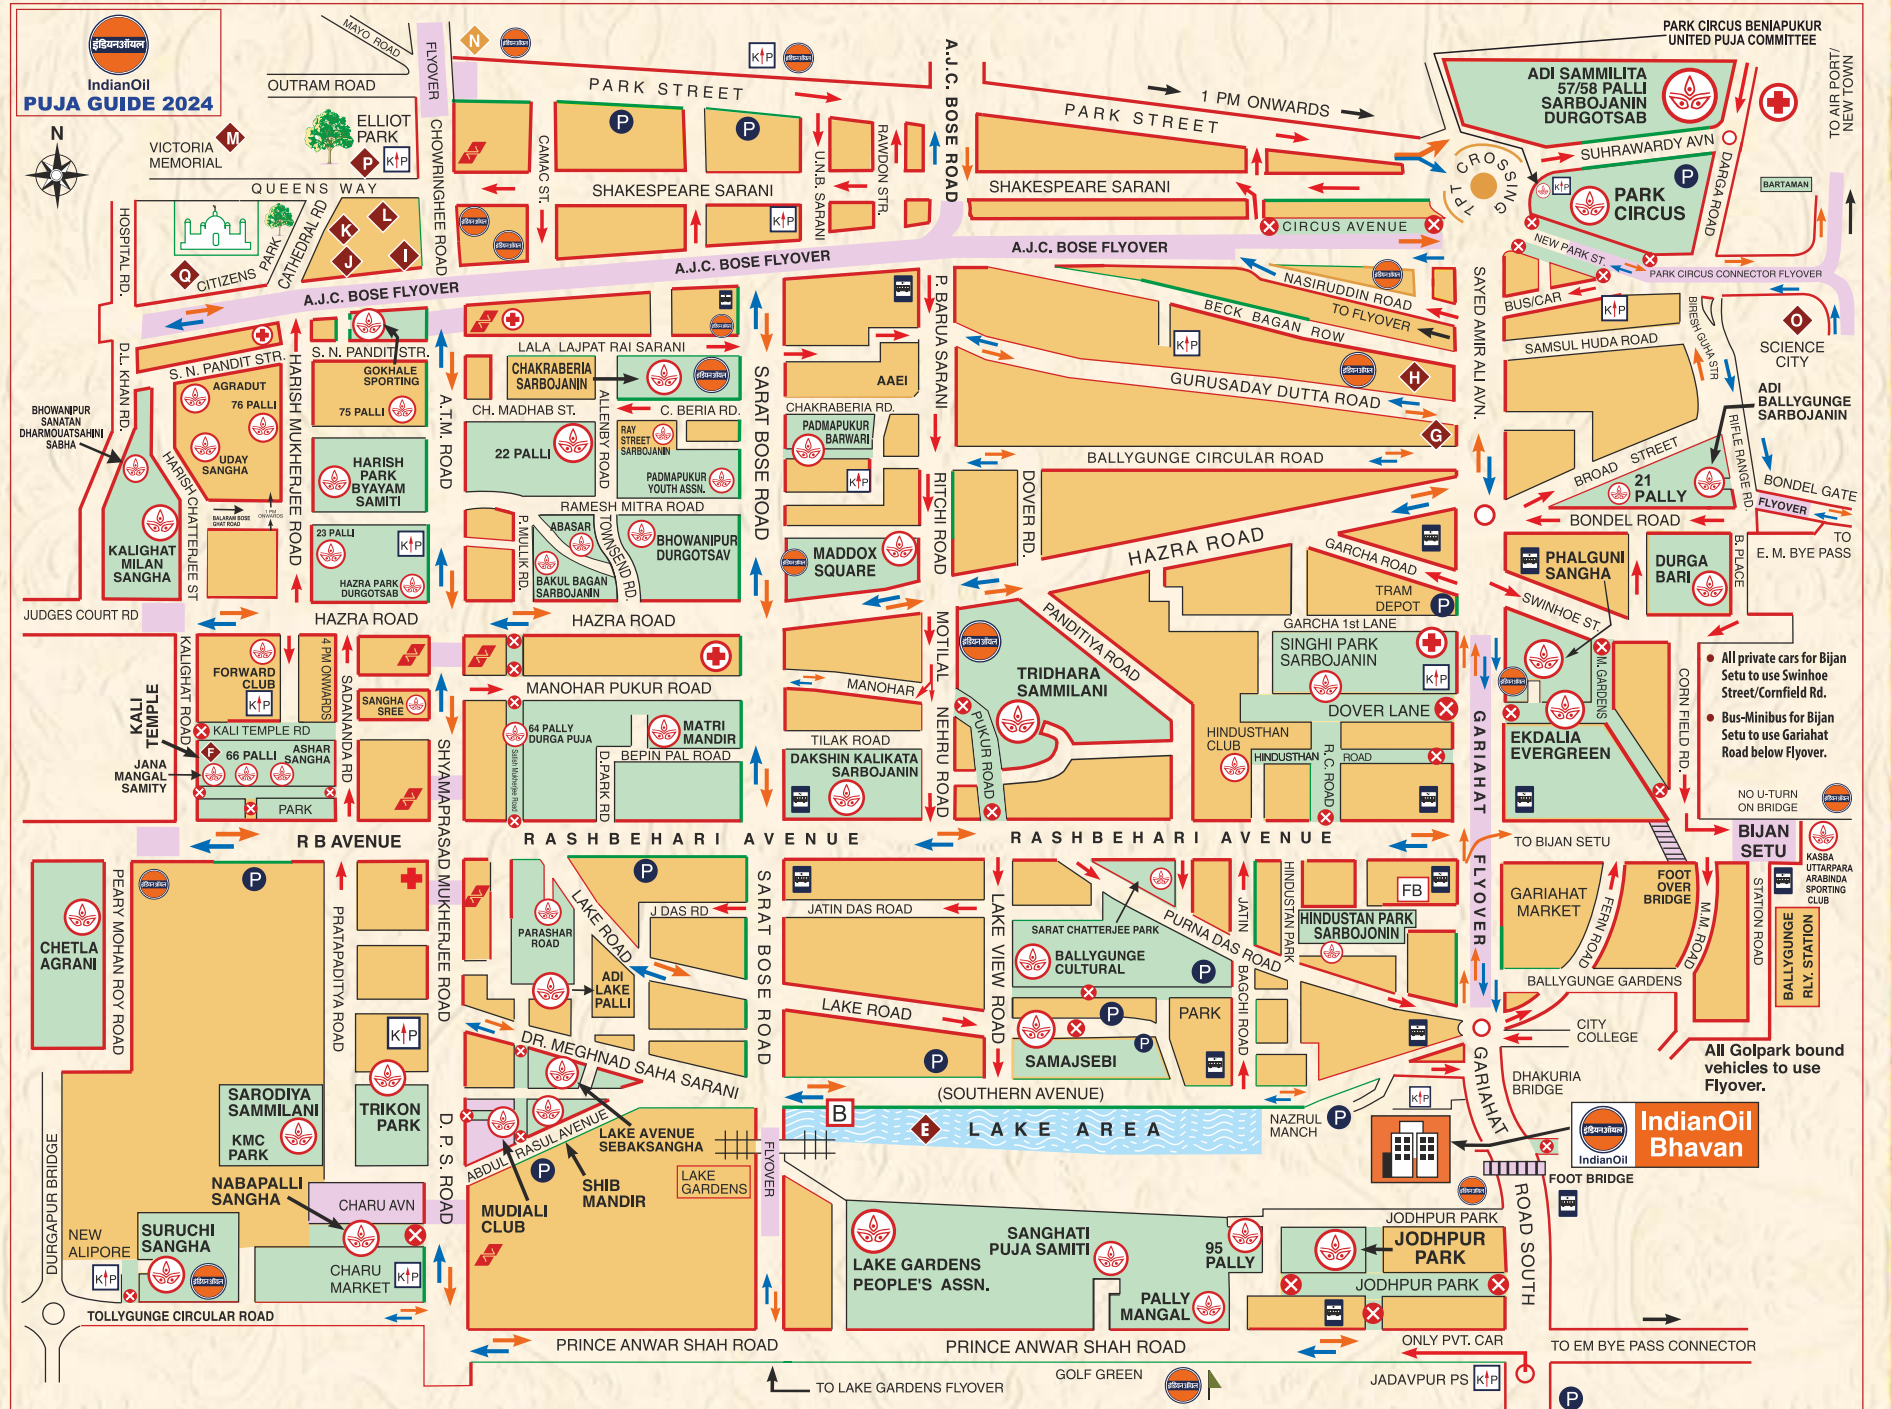

II. SOUTH & SOUTH EAST KOLKATA